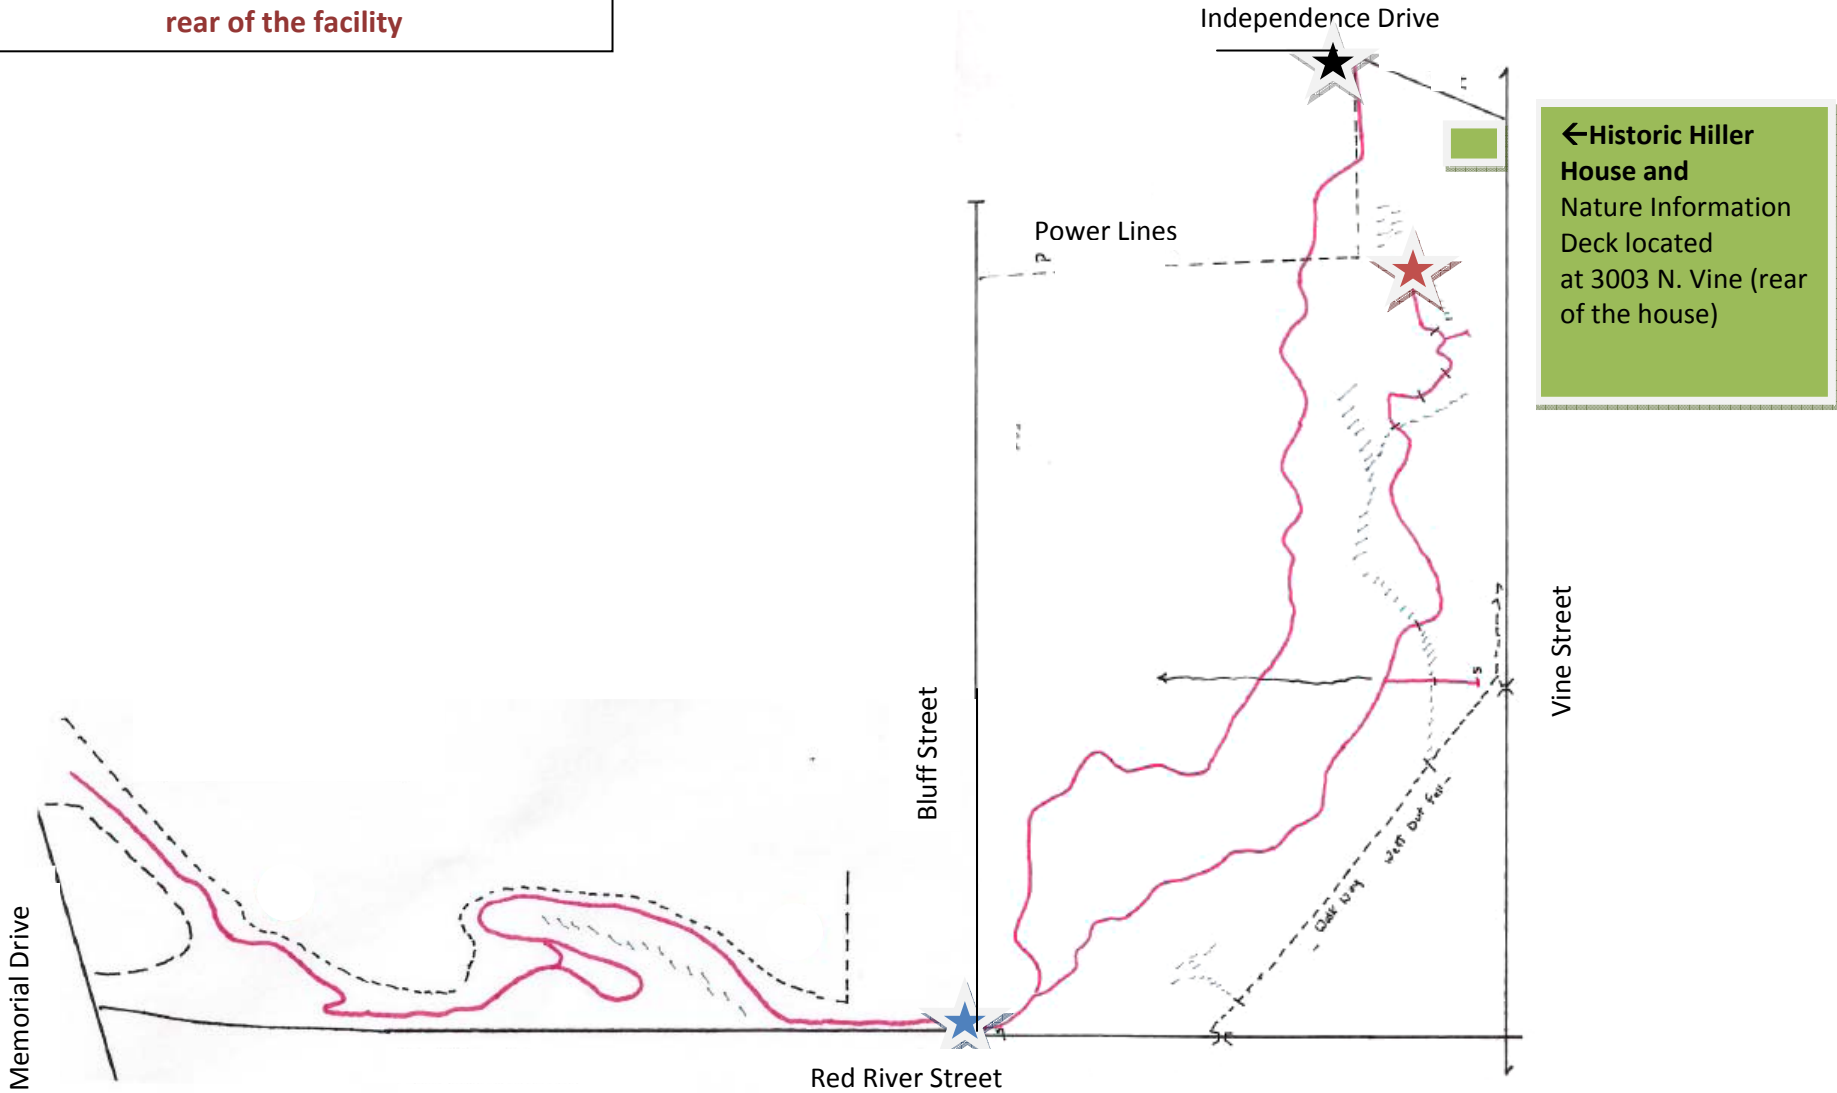

Riverside Park Trail System

Begin your trail experience at the Historic Hiller house on the information deck at the rear of the facility

Trailhead for Tonkawa Nature Trail – Athey West

Trailhead for Tonkawa Nature Trail – Athey East

Trailhead for Tonkawa Nature Trail – Red River

← Historic Hiller House and Nature Information Deck located at 3003 N. Vine (rear of the house)